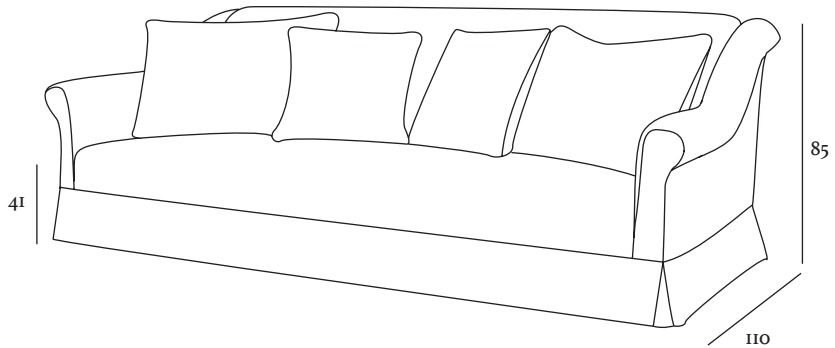

Matomba

Matomba

Extra dimensions

- Depth of seat: 75cm
- Width of seat: 280cm, 300cm

Cushions have a down filling:

- 2 back cushions included: 280cm-300cm

Finishes

Fixed seat on springs