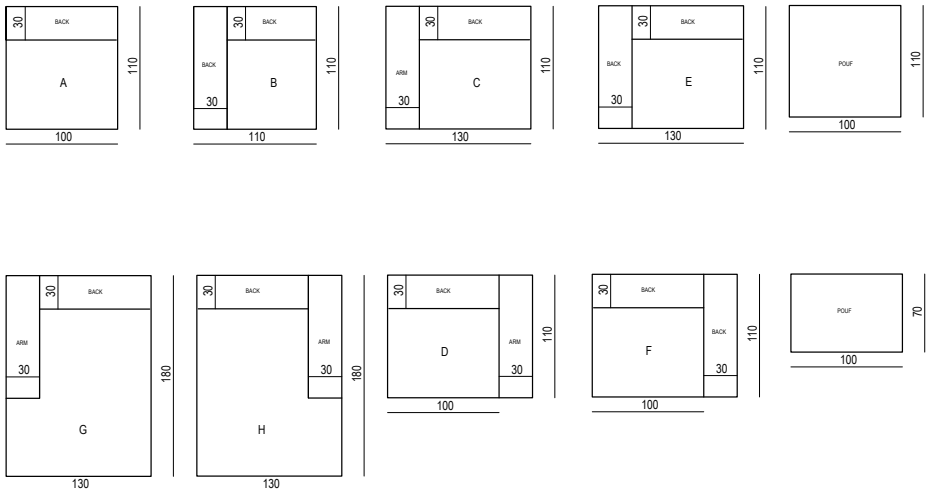

## Extra dimensions

---

- Depth of seat: 80 cm
- Seat height: 43cm
- Arm height: 55cm
- Back height: 72cm