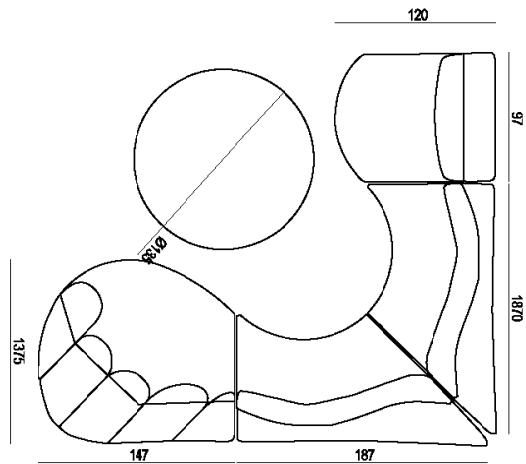

Comporta

Comporta

Extra dimensions

- Depth of seat: 51 cm

Finishes

Fixed seat with foam