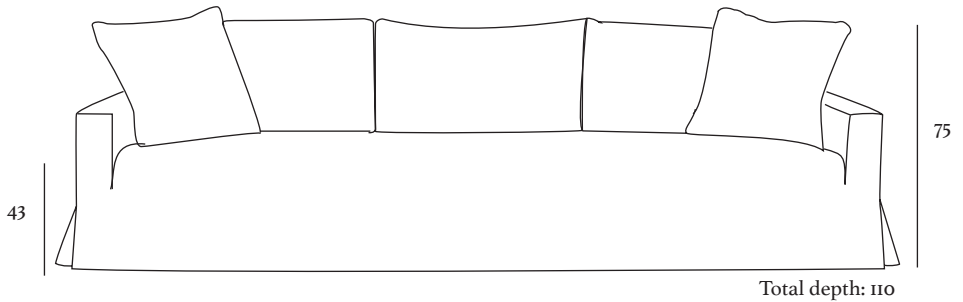

Charlie

Charlie

Extra dimensions

- Depth of seat: 71 cm
- Width of seat: 180cm, 200cm, 220cm, 240cm, 250cm, 270cm, 300cm

Cushions have a down filling:

- 2 back cushions included: 180cm, 200cm, 220cm
- 3 back cushions included: 240cm, 250cm, 270cm, 300cm
- 2 rectangular back cushions (60 x 60) included