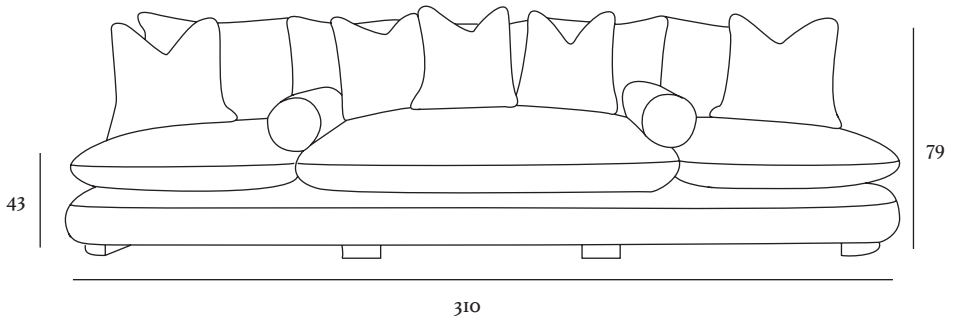

Chacha

Chacha

Extra dimensions

- Depth of seat: 63cm
- Total depth: 120

Finishes

Seat cushion foam with down filling on top and bottom
Deco cushion with fringes not included