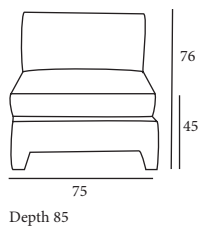

Capri

Capri

Extra dimensions

Depth of seat: 50 cm

Finishes

Seat and back cushion foam with down filling on top and bottom
Fixed upholstery or loose cover

Finish as shown

Fixed upholstery
Fabric: Nya nordiska jota 2.0 108 fire