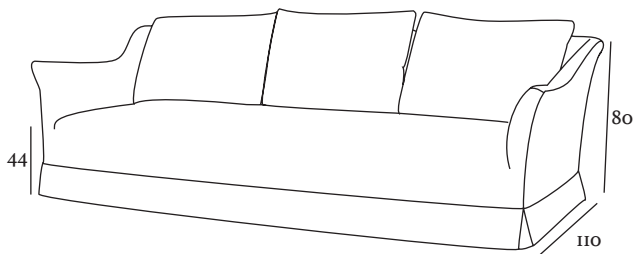

Binca

Fixed seat

Binca

Extra dimensions

- Depth of seat: 62 cm
- Width : 180cm, 200cm, 220cm, 240cm, 250cm, 260cm, 270cm, 280cm, 300cm, 350cm

The height of the back cushions is 60 cm,
the width of the back cushions depends on the width of the sofa

Cushions have a down filling:

- 2 back cushions included: 180cm, 200cm, 220cm, 240cm
- 3 back cushions included: 250cm, 260cm, 270cm, 280cm, 300cm, 350cm

Finishes

Fixed seat on springs

Also available with seat cushion